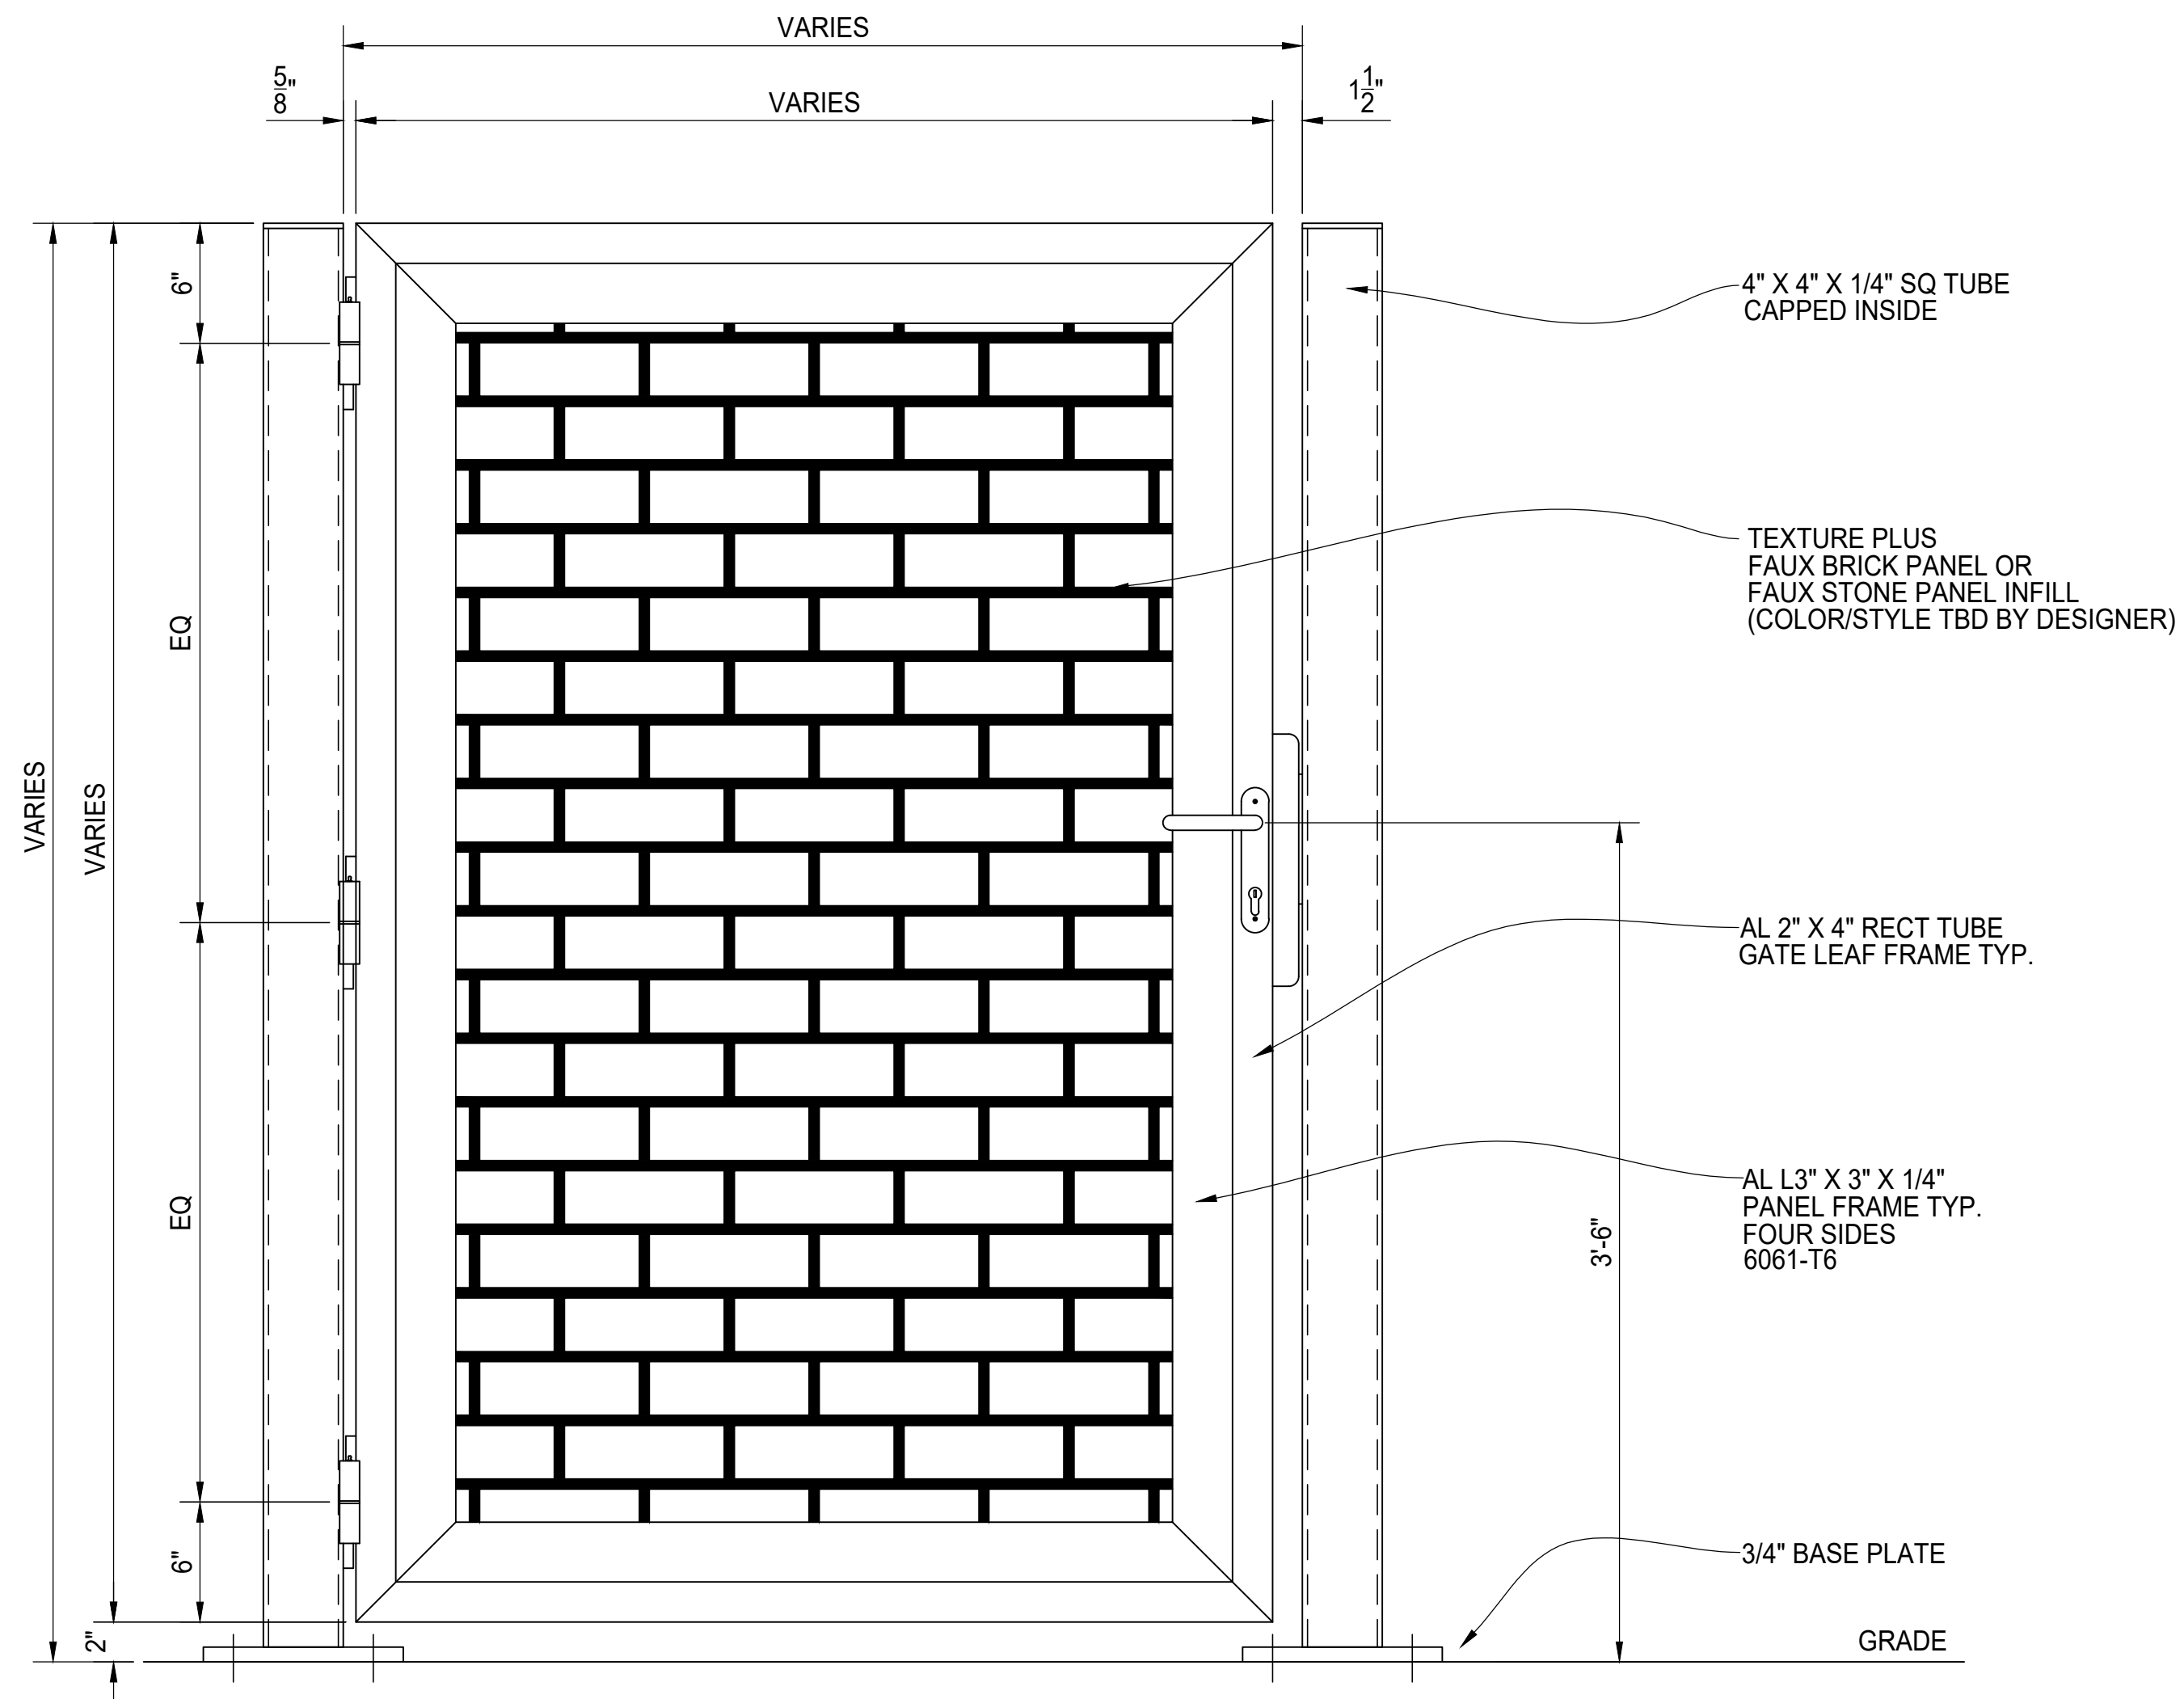

PLAN VIEW

ELEVATION VIEW

SINGLE SWING GATE ASSEMBLY

REV	DESCRIPTION	DATE

FAUX BRICK PANEL
SINGLE SWING GATE ELEVATION