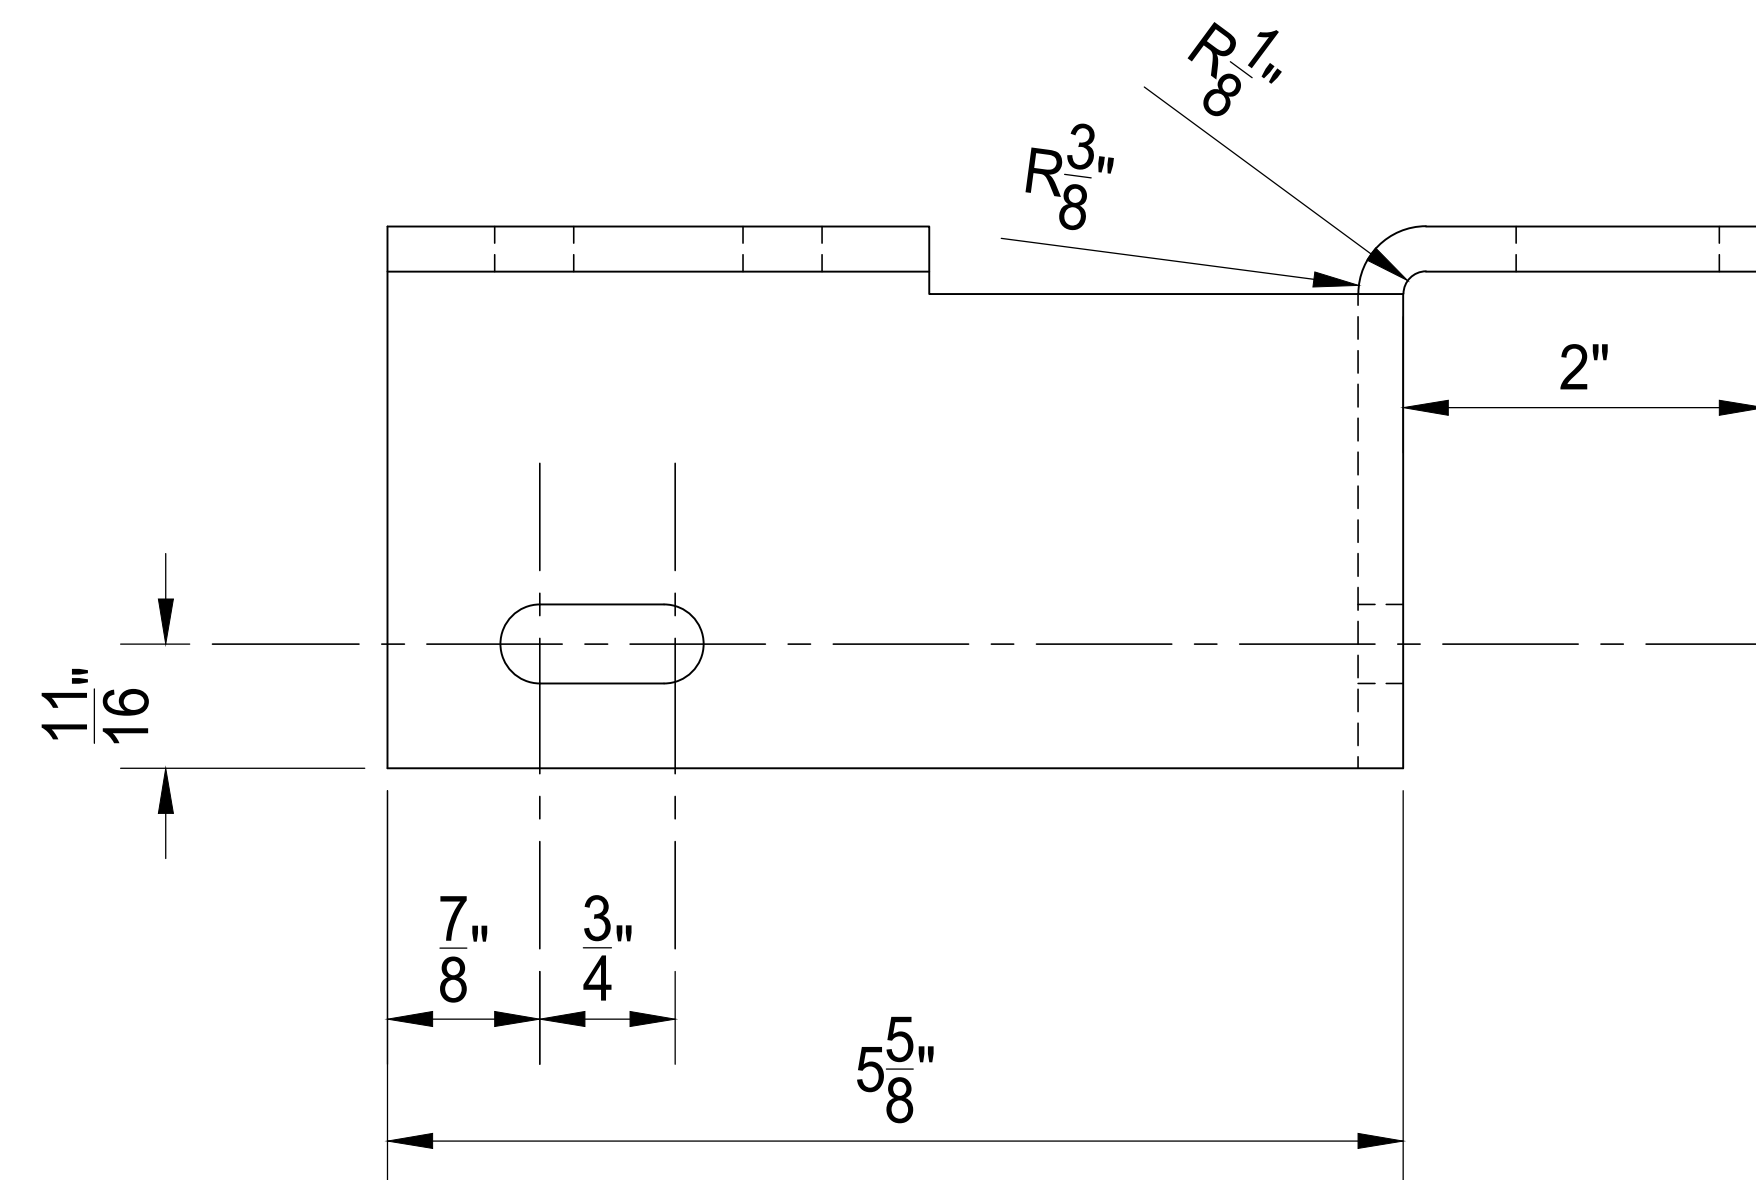

## FREEDOM BRACKET ASSEMBLY

PANELS ADJUST UP TO 3/4" FRONT TO BACK AND SIDE TO SIDE.

FREEDOM CORNER BRACKET

AMERICAN FENCE	CLIENT
PROJECT #	PROJECT #
REFERENCE	
JOB #	
CHRD BY	SCALE: N.T.S.   DRAWN: PB   DATE: 06/22/2020   REV:   SHEET # 01