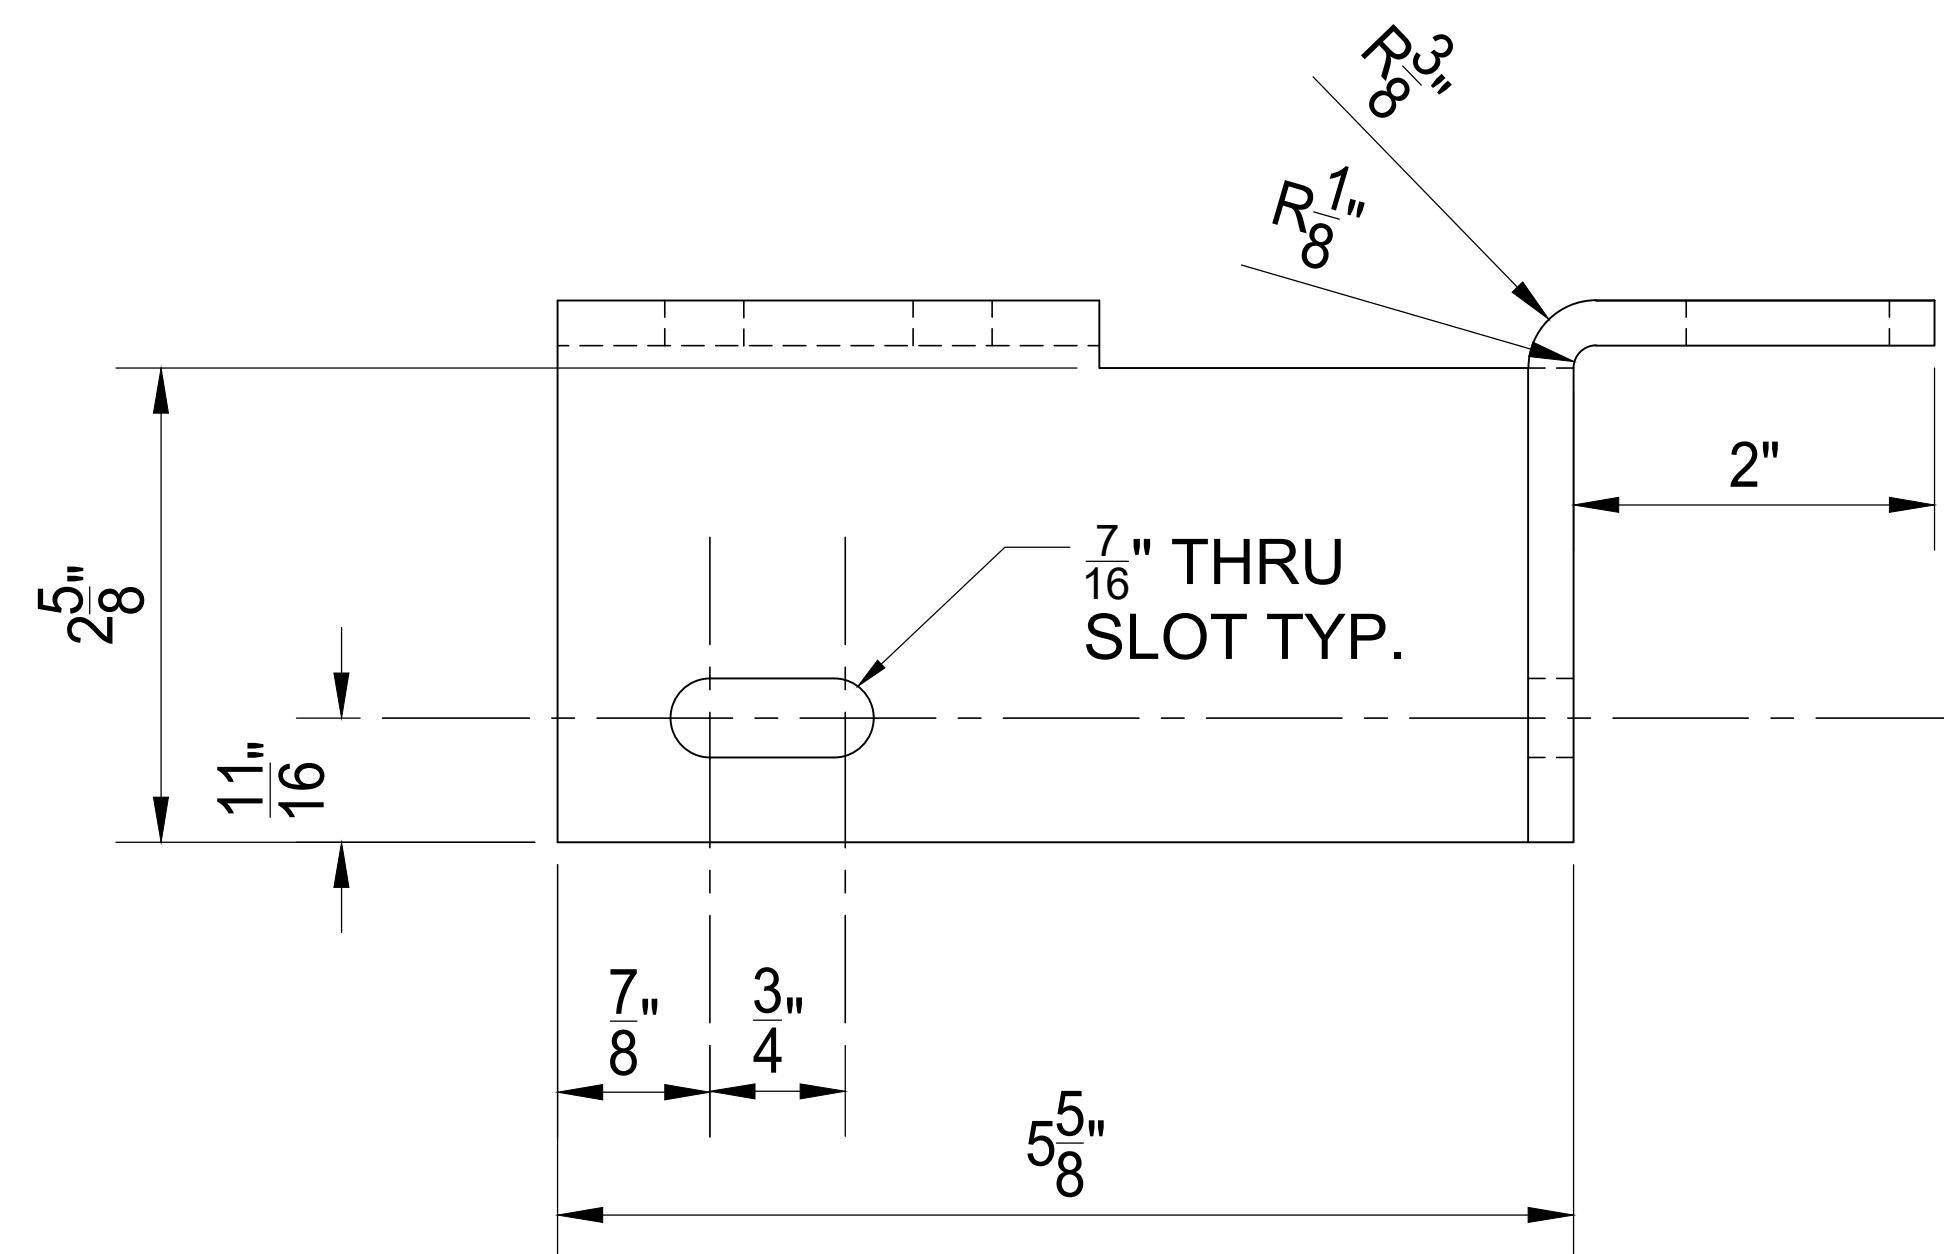

## FREEDOM BRACKET ASSEMBLY

PANELS ADJUST UP TO 3/4" FRONT TO BACK AND SIDE TO SIDE.

FREEDOM CORNER BRACKET

AMERICAN FENCE	CLIENT
PROJECT #	PROJECT #
REFERENCE	
JOB #	
CHRD BY	SCALE: N.T.S.   DRAWN: PB   DATE: 06/22/2020   REV:   SHEET # 01