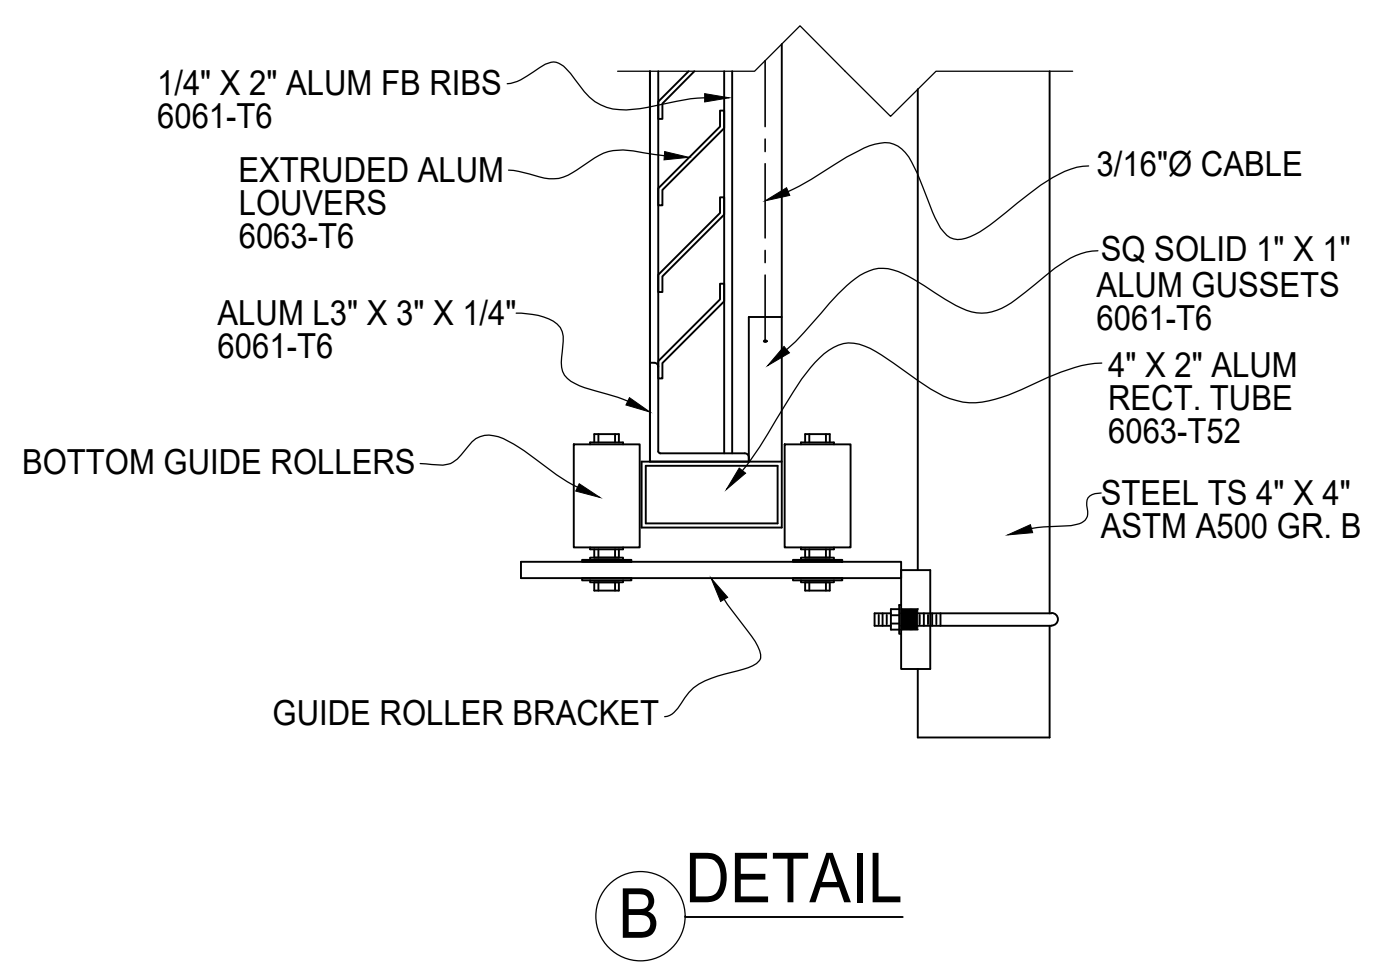

**SLIDING CANTILEVER GATE
OUTSIDE LOOKING IN**

REV	DESCRIPTION	DATE

**SLIDING CANTILEVER GATE
HORIZONTAL LOUVER INFILL**

AMERICAN FENCE PROJECT #	CLIENT PROJECT #
REFERENCE JOB #	DRAWN BY: PB DATE: 12/01/2022 REV: SHEET # 09
SCALE: N.T.S.	