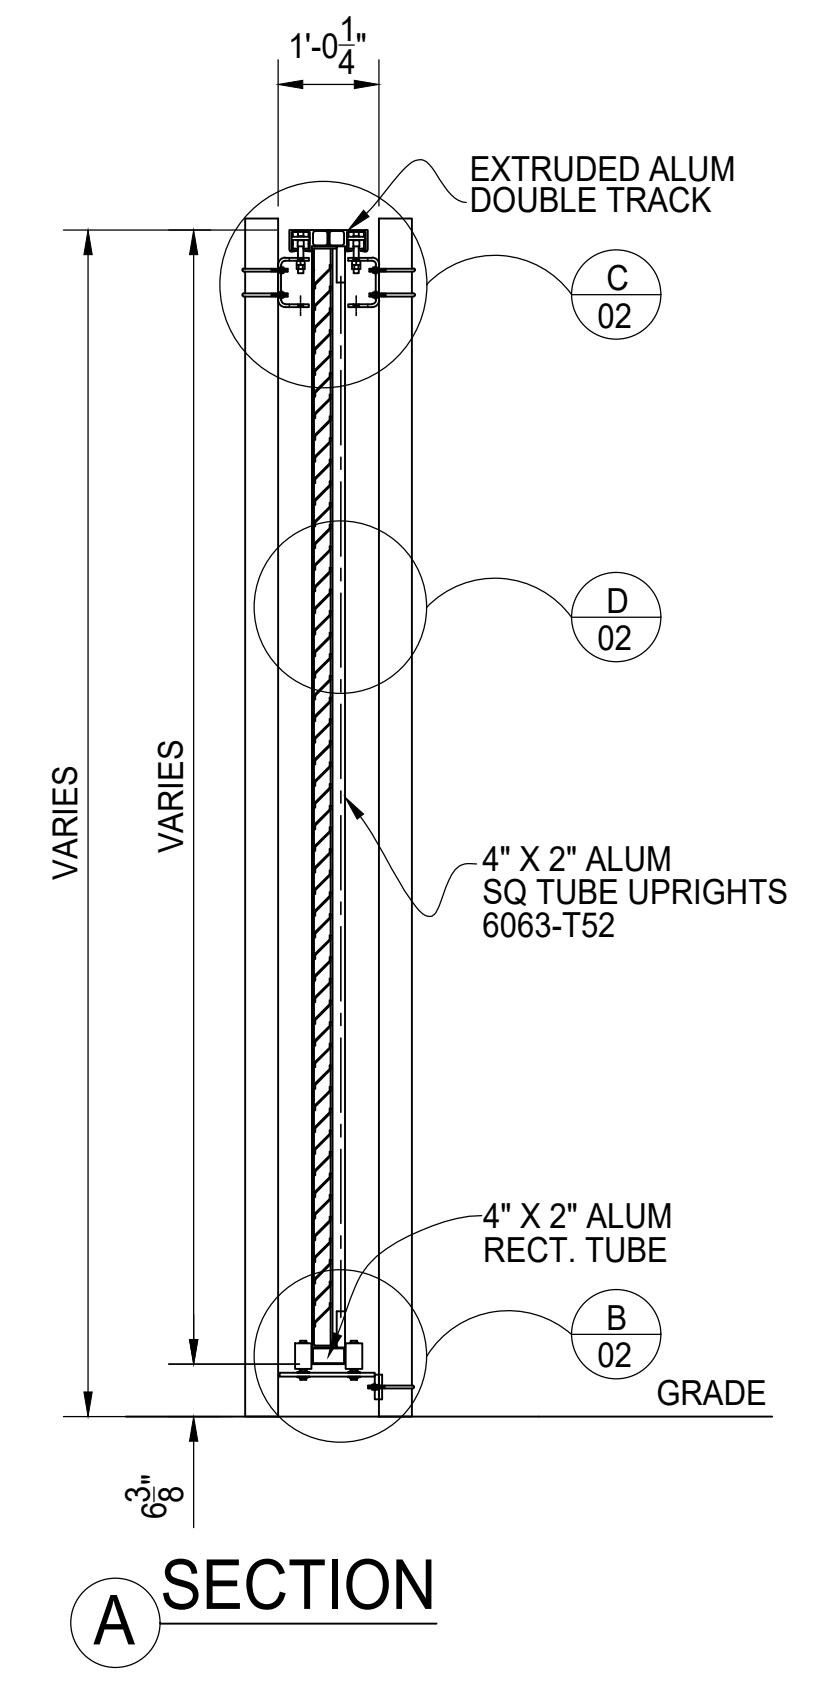

**SLIDING CANTILEVER GATE
OUTSIDE LOOKING IN**

REV	DESCRIPTION	DATE

**SLIDING CANTILEVER GATE
HORIZONTAL LOUVER INFILL**

AMERICAN FENCE PROJECT #	CLIENT PROJECT #
REFERENCE JOB #	DRAWN BY: PB DATE: 12/01/2022 REV: SHEET # 09
SCALE: N.T.S.	