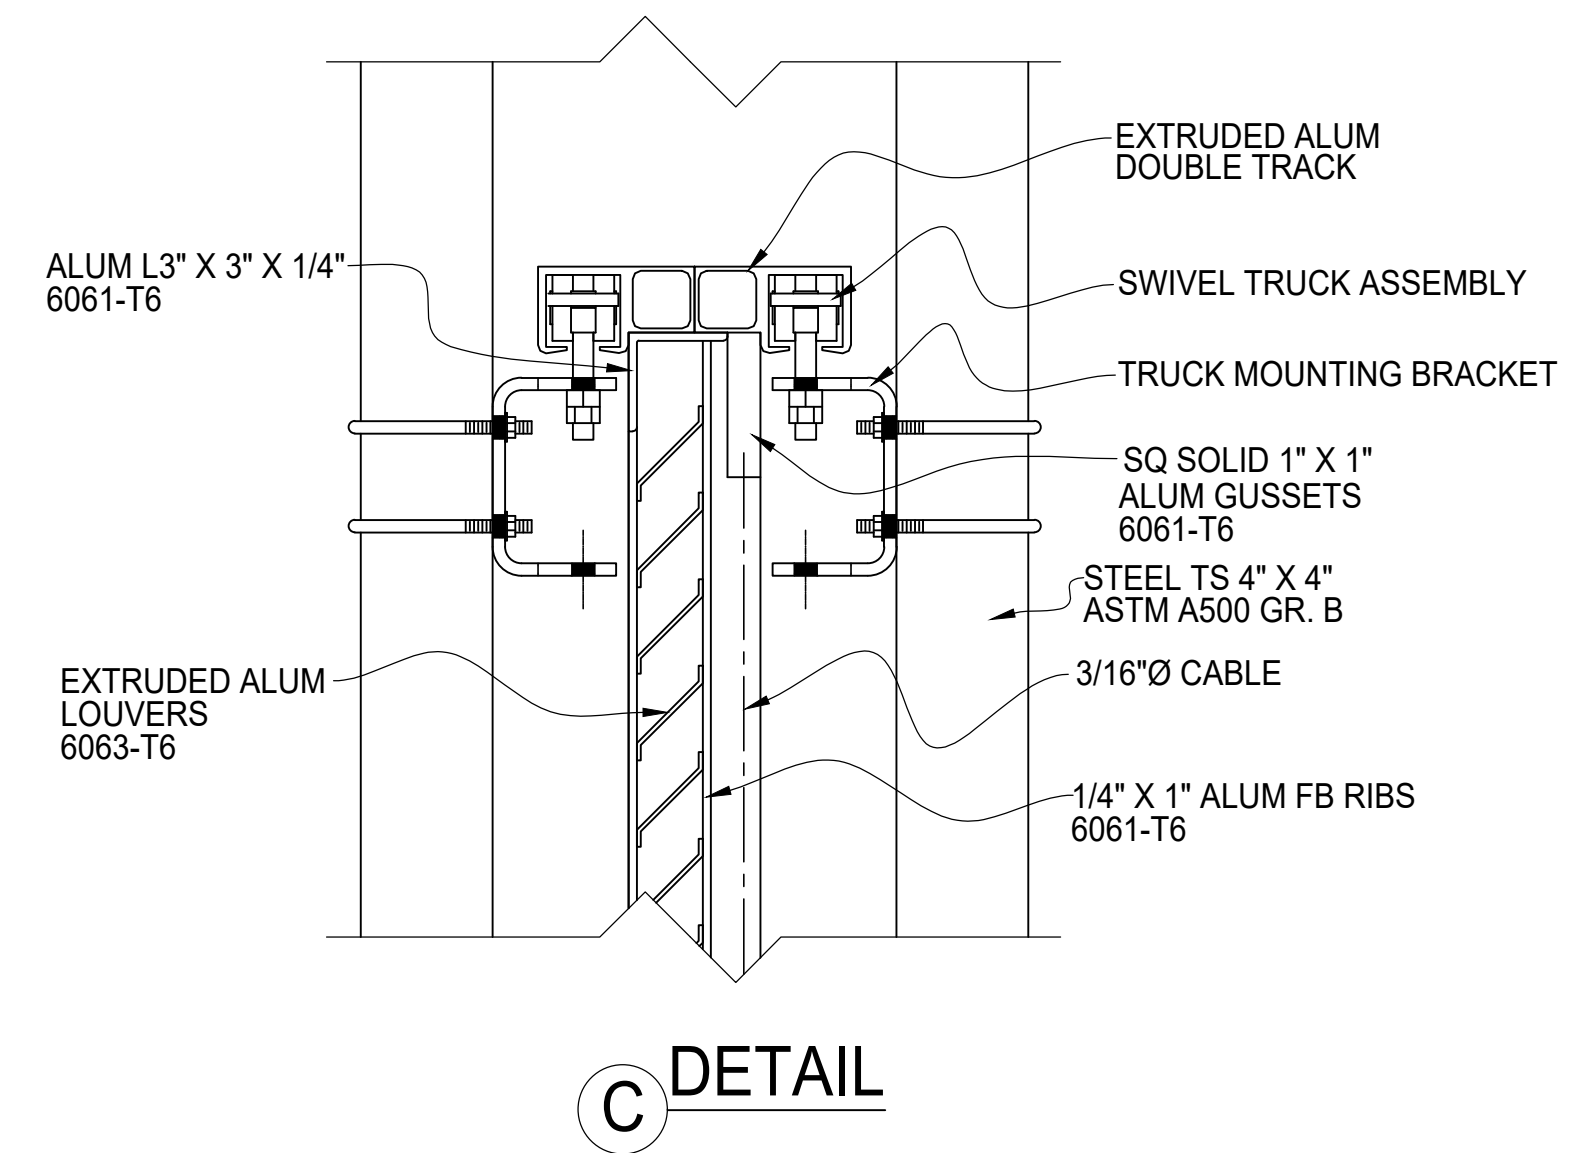

**SLIDING CANTILEVER GATE
OUTSIDE LOOKING IN**

REV	DESCRIPTION	DATE

**SLIDING CANTILEVER GATE
HORIZONTAL LOUVER INFILL**

AMERICAN FENCE PROJECT #	CLIENT PROJECT #
REFERENCE JOB #	DRAWN BY: PB DATE: 12/01/2022 REV: SHEET # 09
SCALE: N.T.S.	