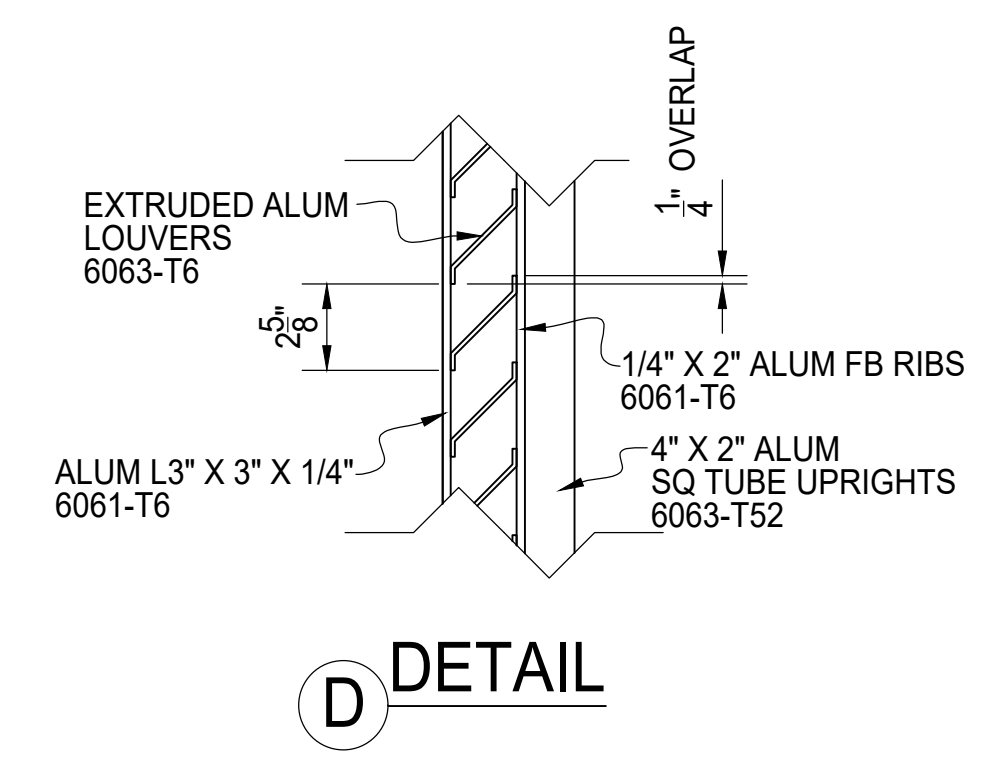

**SLIDING CANTILEVER GATE
OUTSIDE LOOKING IN**

REV	DESCRIPTION	DATE

**SLIDING CANTILEVER GATE
HORIZONTAL LOUVER INFILL**

AMERICAN FENCE PROJECT #	CLIENT PROJECT #
REFERENCE JOB #	DRAWN BY: PB DATE: 12/01/2022 REV: SHEET # 09
SCALE: N.T.S.	