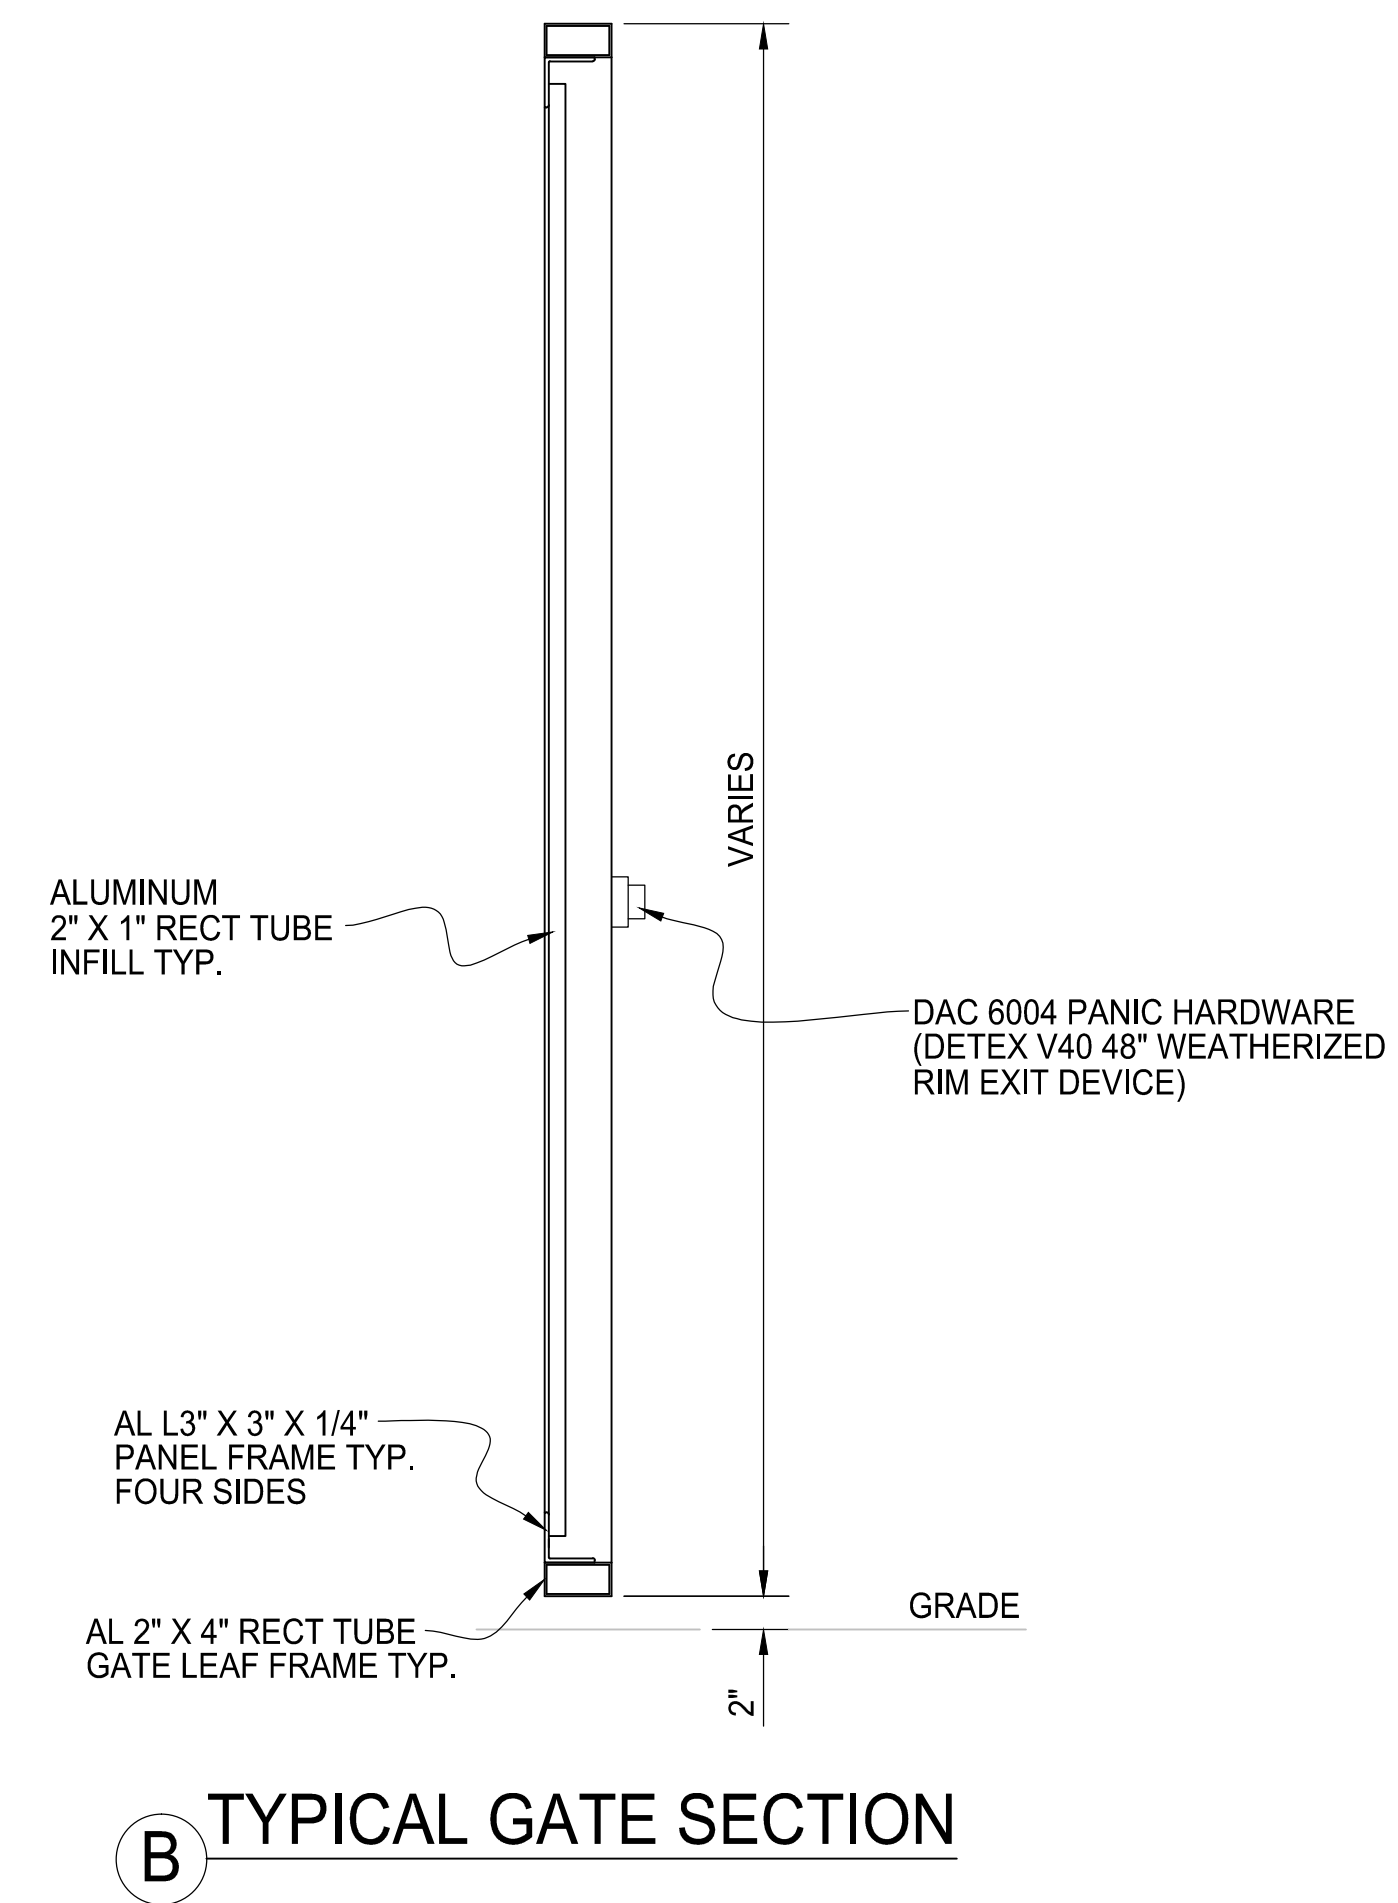

SINGLE SWING GATE ASSEMBLY
2\"/>

REV	DESCRIPTION	DATE

**SINGLE SWING GATE W/ PANIC HDWR
DIAGONAL CASINO LOUVER INFILL**

AMERICAN FENCE PROJECT #	CLIENT PROJECT #
REFERENCE JOB #	
CHKD BY:	SCALE: N.T.S.
DRAWN BY: AF	DATE: 04/03/2018
REV	SHEET # 07